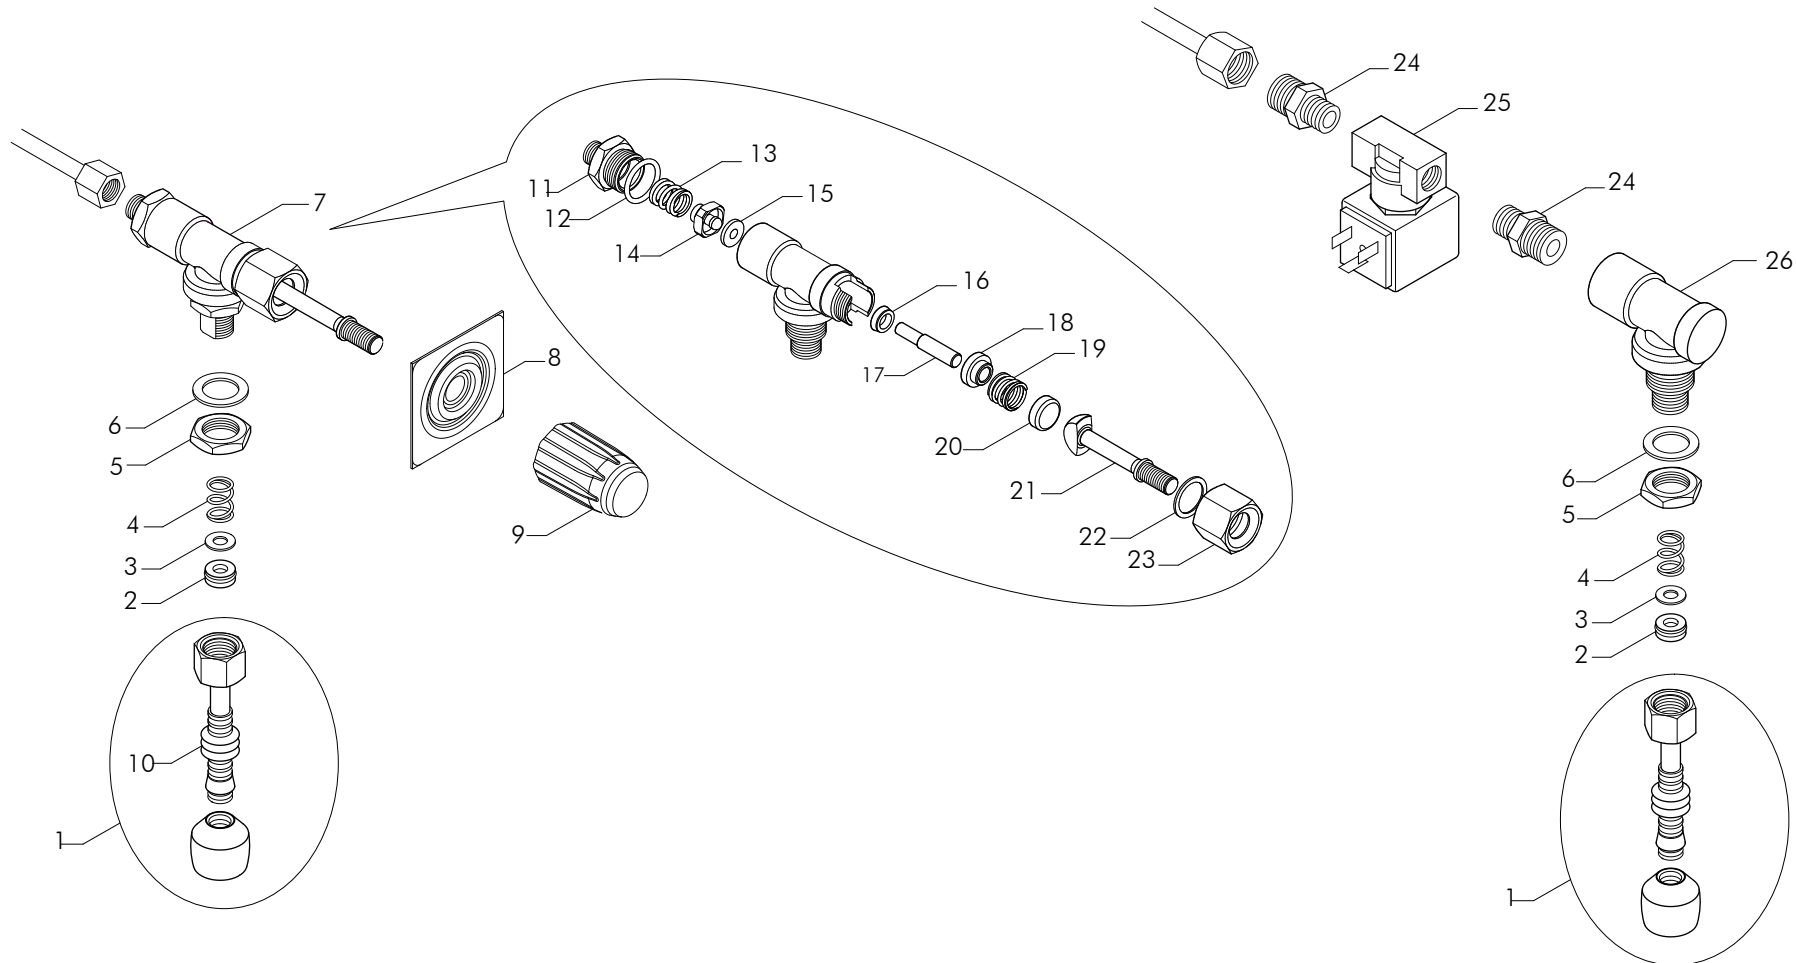

EPU

EVD

Pos	Cod.	Denominazione - IT -	Denomination - GB -	Denomination - FR -	Denomination - DE -
1	WY25763184	TUBO H2O FISSA 2-3GR	TUBE H2O 2-3GR	TUYAU H2O 2-3GR	ROHR H2O 2-3GR
2	WY12661	GUARNIZIONE OR CON LUNETTA P.MOLLA 10 PZ	OR REST FOR ST.STEEL STEAM PIPE 10 PCS	OR LUNETTE P.RESSORT TUYAU VAP. INOX	HALBE OR-DICHT.F.FEDER DAMPFROHR
3	WY23260018	RONDELLA ELASTICA D-14,2 Sp.1	WASHER D-14,2	RONDELLE D-14,2	SCHEIBE D-14,2
4	WY10465001	MOLLA De 11,4 Df1,7 AISI 302	STEAM SPRING S.STEEL	RESSORT AISI	DAMPF HAHNFEDEN STAHL
5	WY25384004	DADO OTTONE RUBINETTO A LEVA -12-	BRASS NUT -12-	ECROU LAITON -12-	MESSING-MUTTER -12-
6	WY23292005	RONDELLA M24	BUSHEL M24	JOINT M24	DICHTUNG M24
7	WY4620233018	RUBINETTO A LEVA -12- CW510L	LEVER STEAM TAP	ROBINET LEVIER	WASSERHAHN HEBEL
8	WY15259005	SOFFIETTO	BELLOWS	SOUFFLET	BALG
9	WY15278057	MANOPOLA COMPLETA RUBINETTO A LEVA	TAP KNOB LEVER	TAP BOUTON LEVIER	KNOPF TAP HEBEL
10	WY15296000	GOMMINO ANTISCOTTATURA D-8	ANTI-BURNING RUBBER D-8	ELEMENT ANTI-BRULURE D-8	GUMMI GEGEN VERBRENNUNGEN F. D-8
11	WY4625678050	RACCORDO 1/4M	CONNECTOR 1/4M	RACCORD 1/4M	ANSCHLUSS 1/4M
12	WY12204050	GUARNIZIONE OR	GASKET OR	JOINT OR	DICHTUNG OR
13	WY10452051	MOLLA PISTONCINO	SPRING	RESSORT	FEDER
14	WY4625616050	PISTONCINO RUBINETTO A LEVA CW510L	LEVER TAP PISTON CW510L	PISTON	KOLBEN
15	WY12204051	GUARNIZIONE	GASKET	JOINT	DICHTUNG
16	WY12204052	GUARNIZIONE	GASKET	JOINT	DICHTUNG
17	WY25385052	PERNO RUBINETTO	PIN	PIVOT	STIFT
18	WY15191050	GUIDA TEFLON	GUIDE TEFLON	GLISSIERE TEFLON	SCHIENE TEFLON
19	WY10452050	MOLLA	SPRING	RESSORT	FEDER
20	WY25385051	CAPPUCCIO SEDE MOLLA	HOOD SPRING SEAT	CHAPEAU SIEGE DU RESSORT	HOOD FEDERTELLER
21	WY25309050	ASTA RUBINETTO A LEVA	TAF SHAFT	TIGE ROBINET	HAHNSTANGE
22	WY25655050	RONDELLA SPESSORE DADO	BUSHEL	JOINT	DICHTUNG
23	WY25385050	DADO	NUT	ECROU	MUTTER
24	WY4625707	RACCORDO 1/8x1/4	CONNECTOR 1/8x1/4	RACCORD 1/8x1/4	ANSCHLUSS 1/8x1/4
25	WY4918162005	ELETTROVALVOLA AEA 220-240V 50-60Hz VDE	SOL.VALVE WATER REFILL 220/240 50/60HZ	ELECTROVANNE REA 220/240V 50/60Hz VDE	ELEKTROVENTIL AWZ 230/250 V 50/60 Hz
25	WY4918195	ELETTROVALVOLA AEA 110-120V/50-60Hz CW510L	SOL.VALVE WATER REFILL 110/120V 50/60HZ	ELECTROVANNE REA 110/120V 50/60Hz NSF	ELEKTROVENTIL AWZ 110/120V 50/60HZ
26	WY4620233020	RUBINETTO AUTOSTEAMER	TAP AUTOSTEAMER	ROBINET AUTOSTEAMER	HAHN AUTOSTEAMER