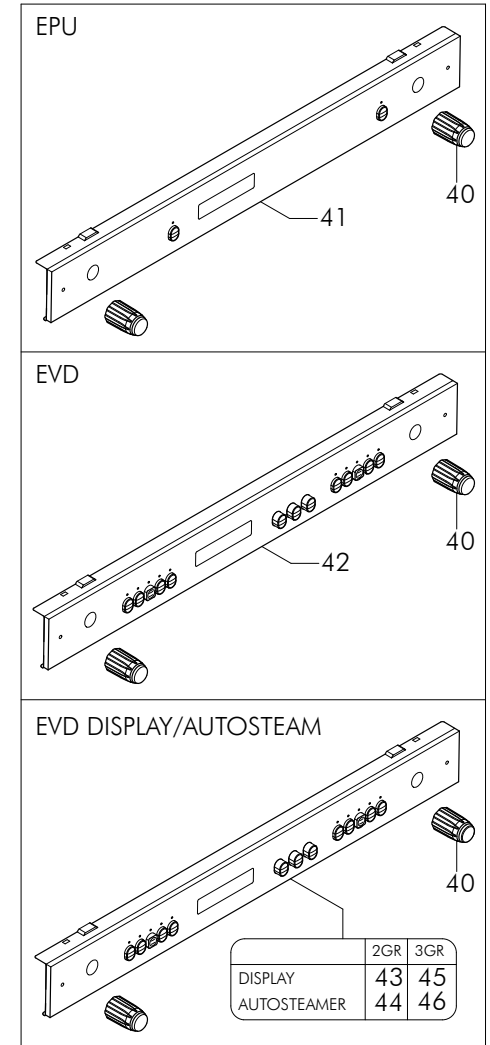

(*) Gruppi RIALZATI
RAISED Groups
Groupes REHAUSSÉS
ERHOEHTE Gruppen

Versione COMPATTA vedi 1GR.
COMPACT Version you see 1GR.
Version COMPACTE vous voyez 1GR.
KOMPAKTE Version sie sehen 1GR.

MARRONE TROPHY - BROWN TROPHY - BRUN TROPHÉE - BRAUN TROPHAE