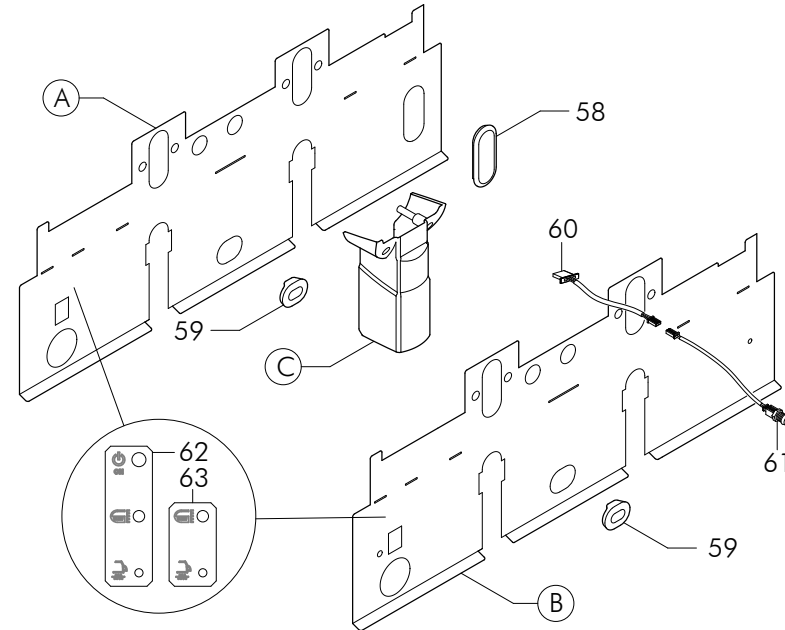

COPRI CALDAIA - BOILER COVER
COUVRE CHAUDIERE - KESSELDECKEL

A LIVELLO OTTICO OPTICAL LEVEL				
GRUPPI STANDARD STANDARD GROUPS			GRUPPI RIALZATI RAISED GROUPS	
EPU	24	1GR		
	25	COMP		
	26	2GR		
	27	3GR		
EVD	28	1GR	34	1GR
	29	COMP	35	COMP
	30	2GR	36	2GR
	31	3GR	37	3GR
DISPLAY	32	2GR	38	2GR
	33	3GR	39	3GR

B SPIA LIVELLO LIGHT LEVEL				
GRUPPI STANDARD STANDARD GROUPS			GRUPPI RIALZATI RAISED GROUPS	
EPU EVD	40	1GR	45	1GR
	41	2GR	46	2GR
	42	3GR	47	3GR
DISPLAY	43	2GR	48	2GR
	44	3GR	49	3GR
EPU EVD			50	1GR
			51	2GR
			52	3GR
DISPLAY			53	2GR
			54	3GR

C	PROTEZIONE GRUPPO GROUP COVER	GRUPPI STANDARD STANDARD GROUPS	GRUPPI RIALZATI RAISED GROUPS	GRUPPI RIALZATI RAISED GROUPS
		55	ABS 56	INOX 57