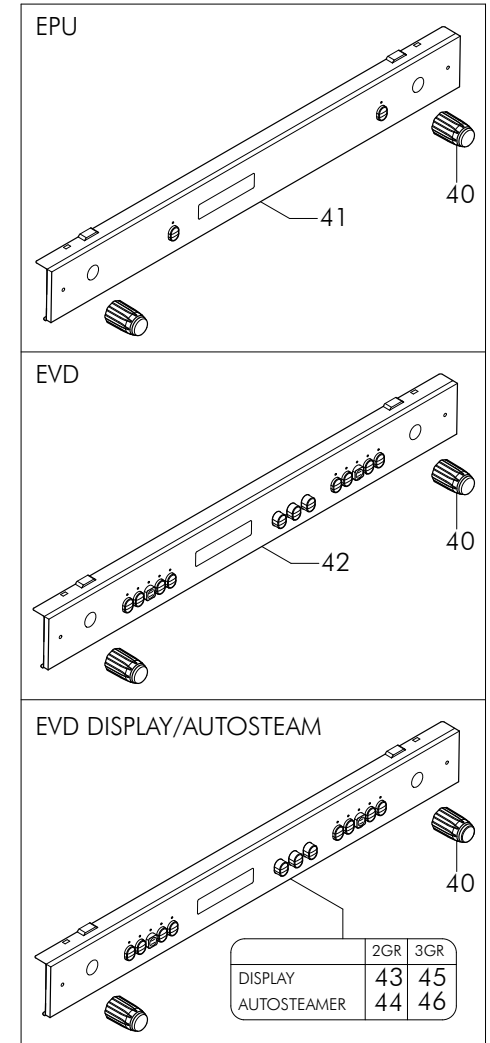

(*) Gruppi RIALZATI
RAISED Groups
Groupes REHAUSSÉS
ERHOEHTE Gruppen

Versione COMPATTA vedi 1GR.
COMPACT Version you see 1GR.
Version COMPACTE vous voyez 1GR.
KOMPAKTE Version sie sehen 1GR.

NERO/OPACO - BLACK/MATT - NOIR/OPAQUE - SCHWARZ/DECKEND