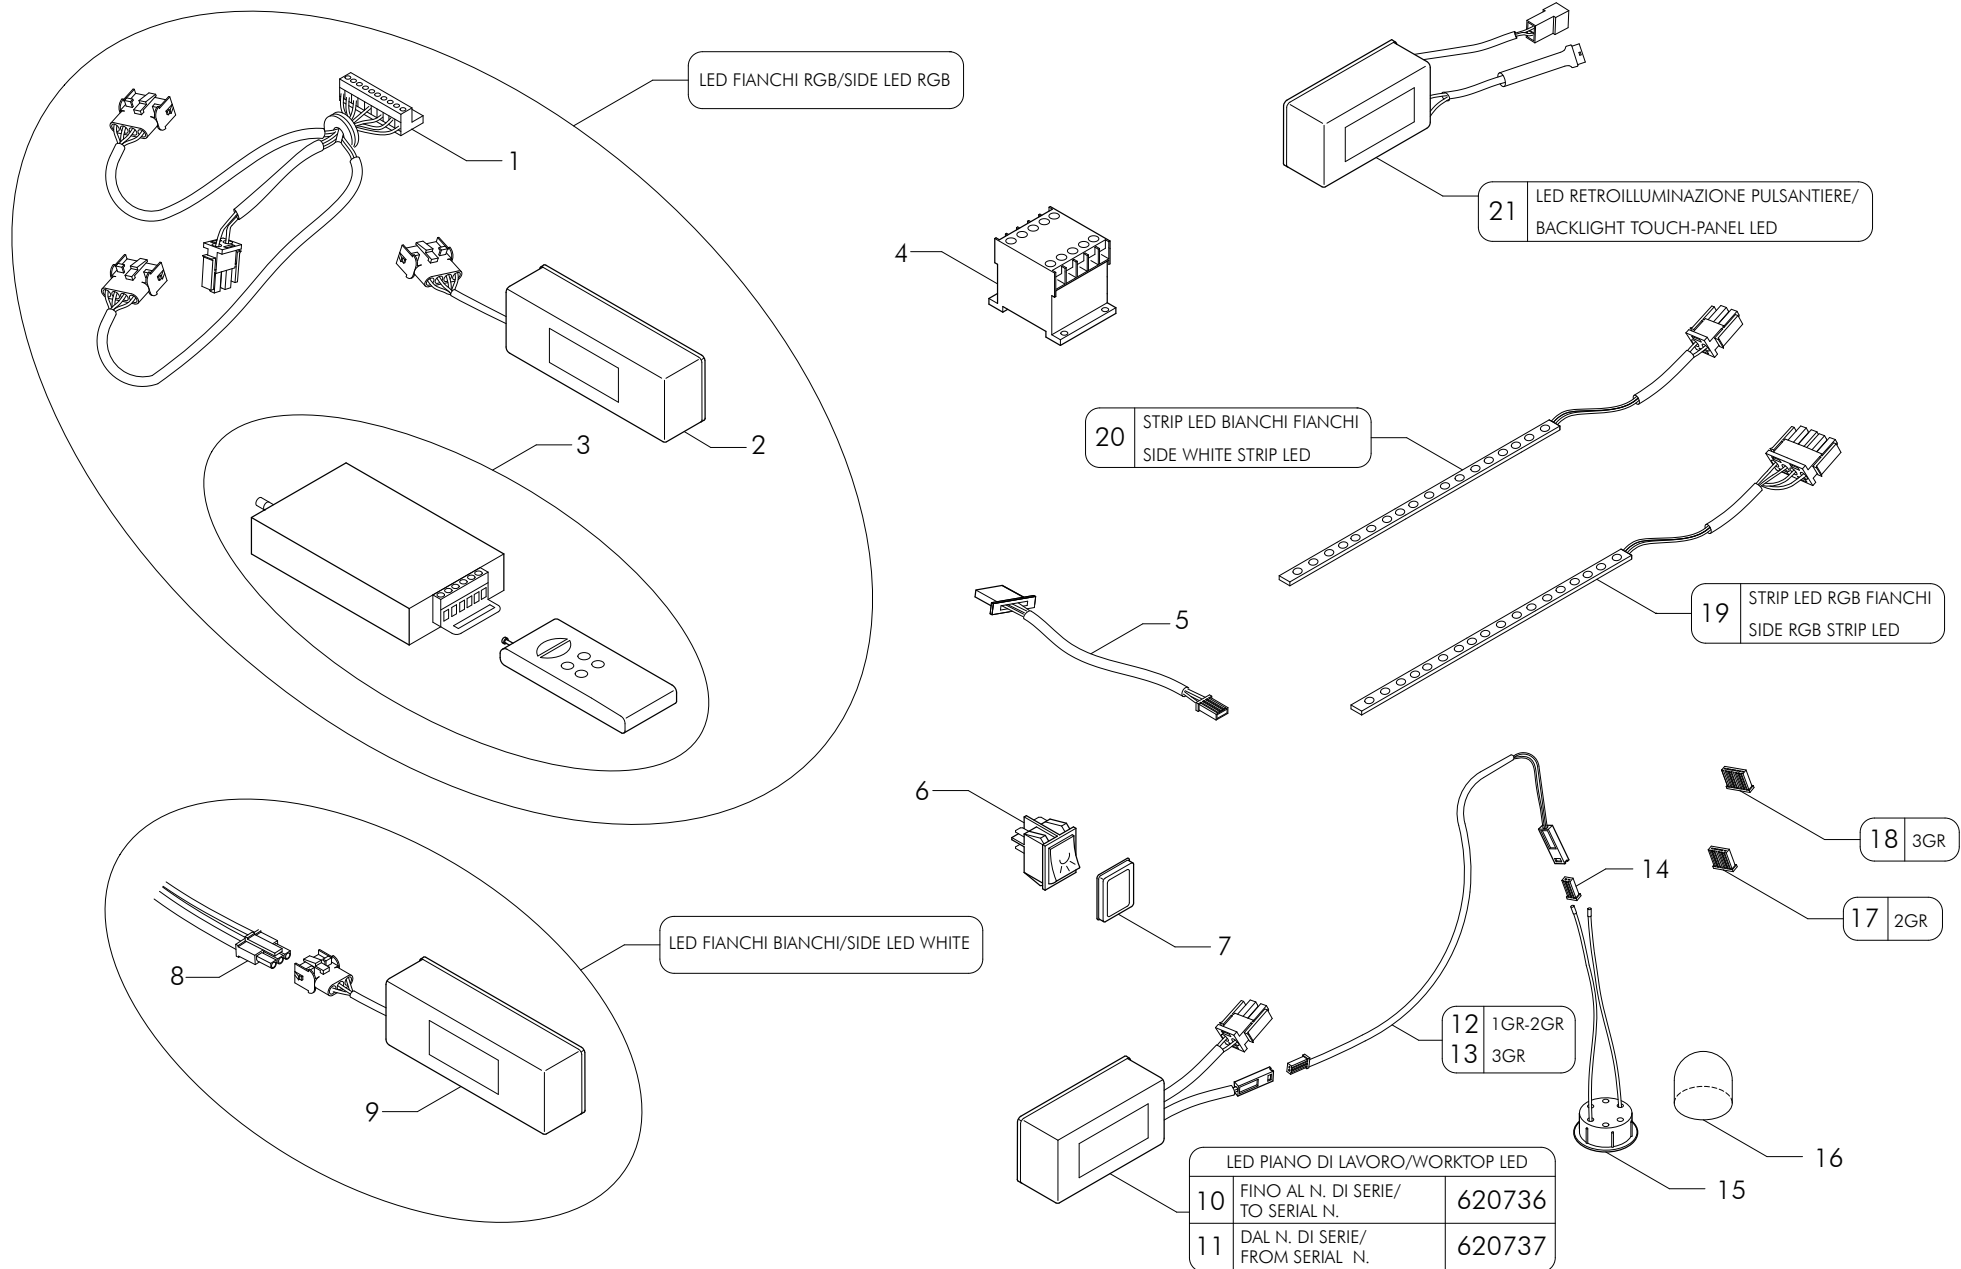

LED

Pos	Cod.	Denominazione - IT -	Denomination - GB -	Denomination - FR -	Denomination - DE -
1	WY22716022	CABLAGGIO CONTROLLER RGB UL	WIRING CONTROLLER RGB UL	CABLAGE CONTROLEUR RGB UL	ANSCHLUSS CONTROLLER RGB UL
2	WY18559016	ALIMENTATORE LED 12V	LED POWER UNIT	ALIMENTATION LED	LED NETZTEIL
3	WY18559017	CONTROLLER RF AUDIO	CONTROLLER RF AUDIO	CONTROLEUR RF AUDIO	REGLER RF AUDIO
4	WY20299003	TELERUTTORE AF16 30A 230/240V	RELAY SWITCH AF16 30A 230/240V	TELERUPTEUR AF16 30A 230/240V	CONTROL SWITCH AF16 30A 230/240V
5	WY22715843	PROLUNGA PER LED	LED EXTENSION	RALLONGE POUR LED	LED-VERLÄNGERUNGSTÜCK
6	WY18371143	INTERRUTTORE NERO	SWITCH BLACK	INTERRUPTEUR NOIR	SCHALTER SCHWARZ
7	WY19049001	COPERTURA INTERRUTTORE	SWITCH COVER	PROTECTION INTERRUPTEUR	SCHALTER ABD.
8	WY22716020	CABLAGGIO FIANCHI LED BIANCHI UL	SIDE PANEL CABLE LED WHITE	CABLE COTE LED BLANC	SEITE KABEL LED WHITE
9	WY18559006	ALIMENTATORE LED CABLATO	LED POWER UNIT	ALIMENTATION LED	LED NETZTEIL
10	WY8318559009R	KIT ADATTATORE LED 220/240V	ADAPTER KIT LED 220/240V	KIT ADAPTATEUR CONDUIT 220/240V	ADAPTER-KIT GEFÜHRT 220/240V
11	WY18559015	ALIMENTATORE 100V-270V 350mA	POWER UNIT 100V-270V 350mA	ALIMENTATION 100V-270V 350mA	NETZTEIL 100V-270V 350mA
12	WY22715974	CABLAGGIO LED 2GR	CABLE 2GR LED	CABLAGE 2GR LED	VERKABELUNG 2GR LED
13	WY22715975	CABLAGGIO LED 3GR	CABLE 3GR LED	CABLAGE 3GR LED	VERKABELUNG 3GR LED
14	WY15037	CONNETTORE FEMMIMA 2VIE NERO	CONNECTOR FEMALE - 2 WAYS BLACK	CONNECTEUR FEMELLE 2V	FEMALE CONNECTOR
15	WY21040005	LAMPADA LED	LED LIGHT	LAMPE LED	LED LAMPE
16	WY15048503	CAPPUCCIO EPDM PER LED	HOOD	HOUSSE	HAUBE
17	WY15039001	CONNETTORE FEMM. 6VIE	FEMALE BLACK ELECTR. CONNECT. 6HOLES	CONNECTION 6 VOIES NOIR FE.	VERBINDER NUT 6V
18	WY15039002	CONNETTORE FEMM. 8VIE	FEMALE BLACK ELECTR. CONNECT. 8HOLES	CONNECTION 8 VOIES NOIR FE.	VERBINDER NUT 8V
19	WY18371193	STRIP LED RGB CABLATO PER FIANCO	SIDE RGB LED STRIP	BANDE DE LED RGB COTE	STREIFEN LED RGB-SEITEN
20	WY18371190	STRIP LED CABLATO PER FIANCO	SIDE LED STRIP	BANDE DE LED COTE	STREIFEN LED-SEITEN
21	WY18559014	ALIMENTATORE LED	LED POWER UNIT	ALIMENTATION LED	LED NETZTEIL